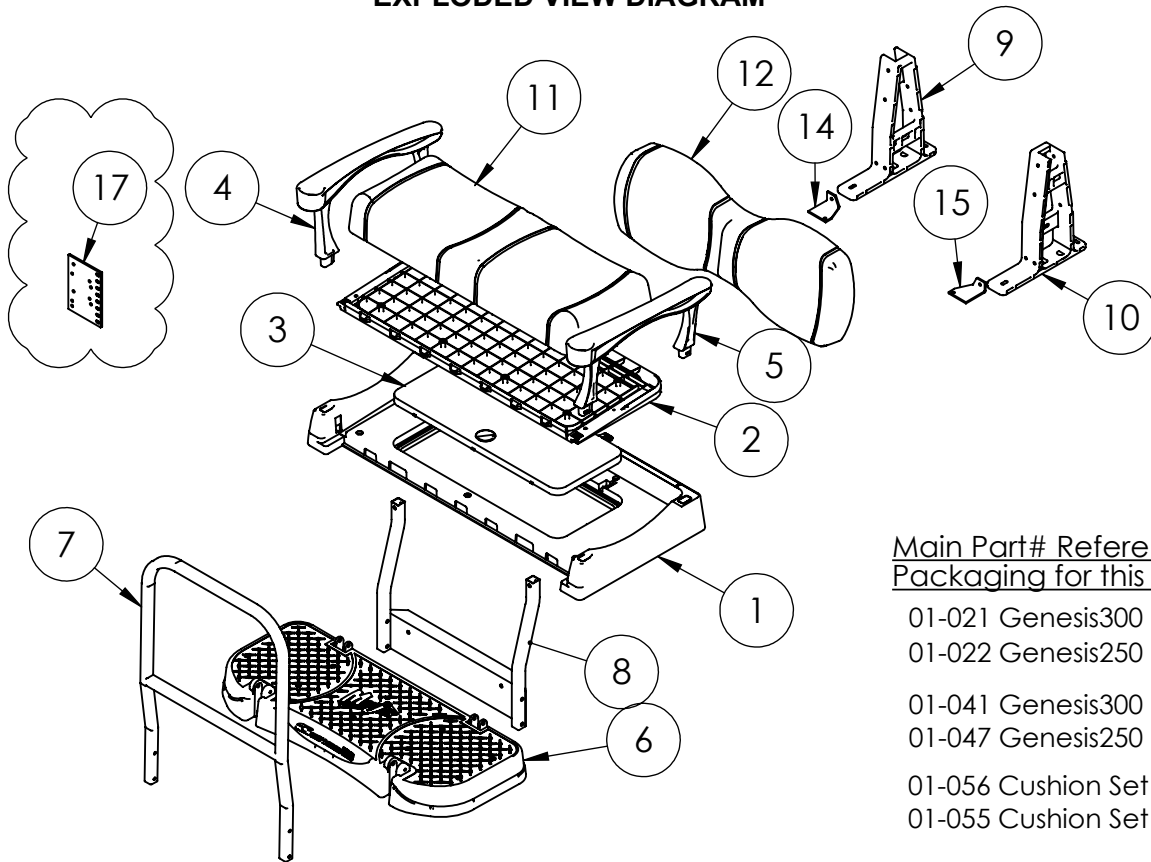

# GENESIS 300/250 REAR DELUXE SEAT FOR CLUB CAR PRECEDENT

## WARRANTY PARTS EXPLODED VIEW DIAGRAM

### Main Part# References by Packaging for this Assembly:

- 01-021 Genesis300 Box-1
- 01-022 Genesis250 Box-1
- 01-041 Genesis300 Box-2
- 01-047 Genesis250 Box-2
- 01-056 Cushion Set - Buff
- 01-055 Cushion Set - White

GENESIS300/250 REAR DELUXE SEAT FOR CLUB CAR PRECEDENT			
ITEM #	DESCRIPTION	PART #	QTY
1	Main Poly Frame	W01-9-1	1
2	Flip Poly Frame	W01-9-2	1
3	Seat Door	W01-9-3	1
4	Armrest - Driver Side	W01-9-4	1
5	Armrest - Pass Side	W01-9-5	1
6	Foot Plate	W01-9-6	1
7	Prec. Grab Bar (Genesis300 - Aluminum)	W01-9-7	1
	Prec. Grab Bar (Genesis250 - Steel)	W01-9-8	
8	Prec. Foot Plate Mounting Bracket (Genesis300 - Aluminum)	W01-9-9	1
	Prec. Foot Plate Mounting Bracket (Genesis250 - Steel)	W01-9-10	
9	Prec. Main Bracket - Driver Side	W01-9-11	1
10	Prec. Main Bracket - Pass Side	W01-9-12	1
11	Precedent Seat Bottom Cushion - Buff	W01-9-25	1
	Precedent Seat Bottom Cushion - White	W01-9-36	
12	Precedent Seat Back Cushion - Buff	W01-9-19	1
	Precedent Seat Back Cushion - White	W01-9-38	
13	Hardware Pack - Precedent (Not Shown in Diagram)	W01-9-100	1
14	Prec. Main Support Bracket - Driver (Genesis300 - Aluminum)	W01-9-57	1
	Prec. Main Support Bracket - Driver (Genesis250 - Steel)	W01-9-58	
15	Prec. Main Support Bracket - Pass (Genesis300 - Aluminum)	W01-9-59	1
	Prec. Main Support Bracket - Pass (Genesis250 - Steel)	W01-9-60	
16	Prec. Rear Struts (Genesis300 - Aluminum) [Not Shown in Diagram]	W01-9-61	2
	Prec. Rear Struts (Genesis250 - Steel) [Not Shown in Diagram]	W01-9-62	
17	Lean Back Bracket (Bracket can go on either side)	W01-9-97	2