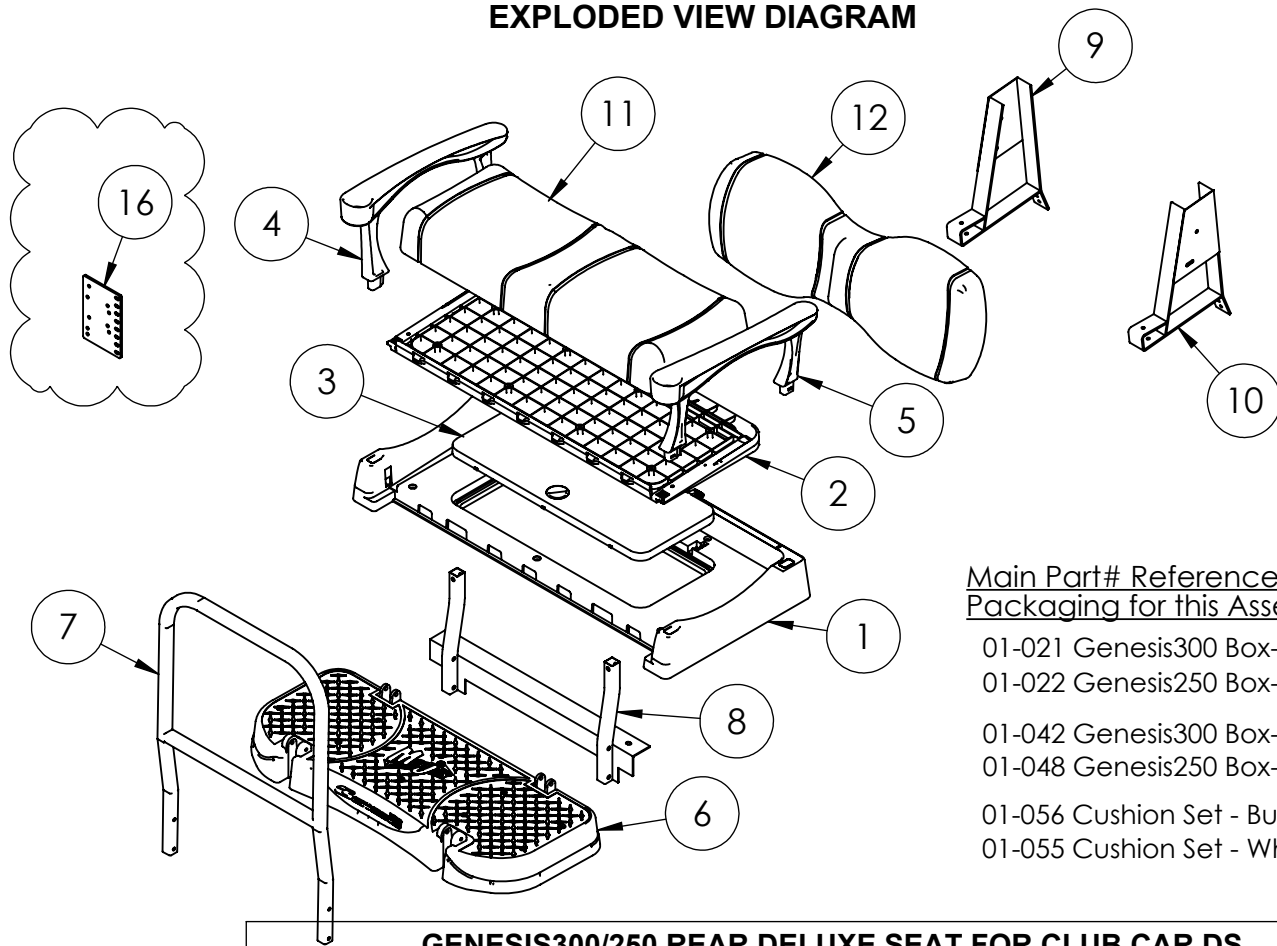

GENESIS 300/250 REAR DELUXE SEAT FOR CLUB CAR DS

WARRANTY PARTS EXPLODED VIEW DIAGRAM

Main Part# References by Packaging for this Assembly:

01-021 Genesis300 Box-1
01-022 Genesis250 Box-1

01-042 Genesis300 Box-2
01-048 Genesis250 Box-2

01-056 Cushion Set - Buff
01-055 Cushion Set - White

GENESIS300/250 REAR DELUXE SEAT FOR CLUB CAR DS			
ITEM #	DESCRIPTION	PART #	QTY
1	Main Poly Frame	W01-9-1	1
2	Flip Poly Frame	W01-9-2	1
3	Seat Door	W01-9-3	1
4	Armrest - Driver Side	W01-9-4	1
5	Armrest - Pass Side	W01-9-5	1
6	Foot Plate	W01-9-6	1
7	DS Grab Bar (Genesis300 - Aluminum)	W01-9-71	1
	DS Grab Bar (Genesis250 - Steel)	W01-9-81	
8	DS Foot Plate Mounting Bracket (Genesis300 - Aluminum)	W01-9-98	1
	DS Foot Plate Mounting Bracket (Genesis250 - Steel)	W01-9-20	
9	DS Main Bracket - Driver Side (Genesis300 - Aluminum)	W01-9-21	1
	DS Main Bracket - Driver Side (Genesis250 - Steel)	W01-9-22	
10	DS Main Bracket - Pass Side (Genesis300 - Aluminum)	W01-9-23	1
	DS Main Bracket - Pass Side (Genesis250 - Steel)	W01-9-24	
11	DS Seat Bottom Cushion - Buff	W01-9-25	1
	DS Seat Bottom Cushion - White	W01-9-36	
12	DS Seat Back Cushion - Buff	W01-9-19	1
	DS Seat Back Cushion - White	W01-9-38	
13	Hardware Pack - DS (Not Shown in Diagram)	W01-9-101	1
14	DS Rear Strut - Driver Side (Genesis300 - Aluminum) [Not Shown in Diagram]	W01-9-63	1
	DS Rear Strut - Driver Side (Genesis250 - Steel) [Not Shown in Diagram]	W01-9-64	
15	DS Rear Strut - Pass Side (Genesis300 - Aluminum) [Not Shown in Diagram]	W01-9-65	1
	DS Rear Strut - Pass Side (Genesis250 - Steel) [Not Shown in Diagram]	W01-9-66	
16	Lean Back Bracket (Bracket can go on either side)	W01-9-97	2