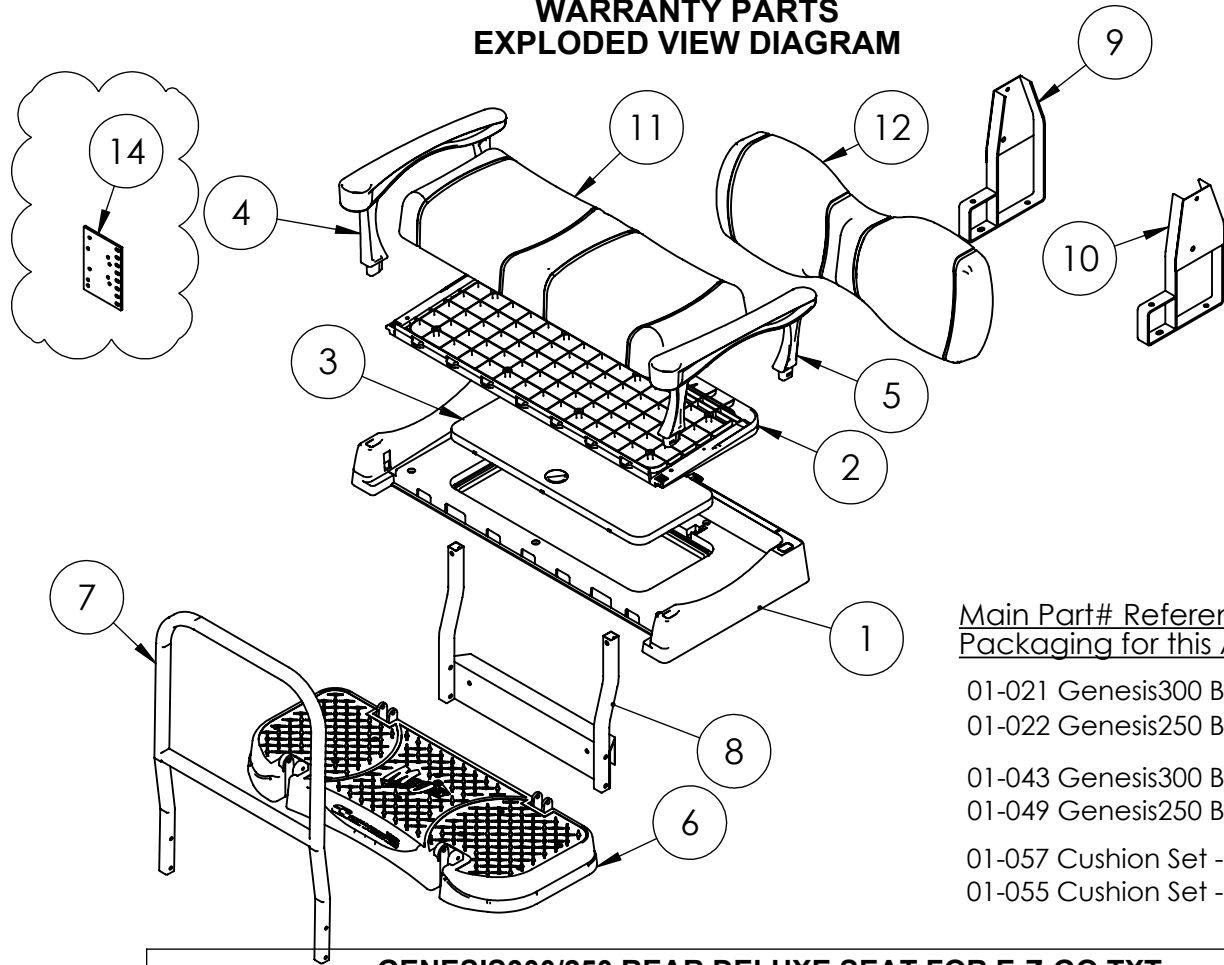

# GENESIS 300/250 REAR DELUXE SEAT FOR E-Z-GO TXT

## WARRANTY PARTS EXPLODED VIEW DIAGRAM

Main Part# References by  
Packaging for this Assembly:

01-021 Genesis300 Box-1

01-022 Genesis250 Box-1

01-043 Genesis300 Box-2

01-049 Genesis250 Box-2

01-057 Cushion Set - Tan

### GENESIS300/250 REAR DELUXE SEAT FOR E-Z-GO TXT

ITEM #	DESCRIPTION	PART #	QTY
1	Main Poly Frame	W01-9-1	1
2	Flip Poly Frame	W01-9-2	1
3	Seat Door	W01-9-3	1
4	Armrest - Driver Side	W01-9-4	1
5	Armrest - Pass Side	W01-9-5	1
6	Foot Plate	W01-9-6	1
7	TXT Grab Bar (Genesis300 - Aluminum)	W01-9-72	1
	TXT Grab Bar (Genesis250 - Steel)	W01-9-82	
8	TXT Foot Plate Mounting Bracket (Genesis300 - Aluminum)	W01-9-29	1
	TXT Foot Plate Mounting Bracket (Genesis250 - Steel)	W01-9-30	
9	TXT Main Bracket - Driver Side (Genesis300 - Aluminum)	W01-9-31	1
	TXT Main Bracket - Driver Side (Genesis250 - Steel)	W01-9-32	
10	TXT Main Bracket - Pass Side (Genesis300 - Aluminum)	W01-9-33	1
	TXT Main Bracket - Pass Side (Genesis250 - Steel)	W01-9-34	
11	TXT Seat Bottom Cushion - Tan	W01-9-35	1
	TXT Seat Bottom Cushion - White	W01-9-36	
12	TXT Seat Back Cushion - Tan	W01-9-37	1
	TXT Seat Back Cushion - White	W01-9-38	
13	Hardware Pack - TXT (Not Shown in Diagram)	W01-9-102	1
14	Lean Back Bracket (Bracket can go on either side)	W01-9-97	2