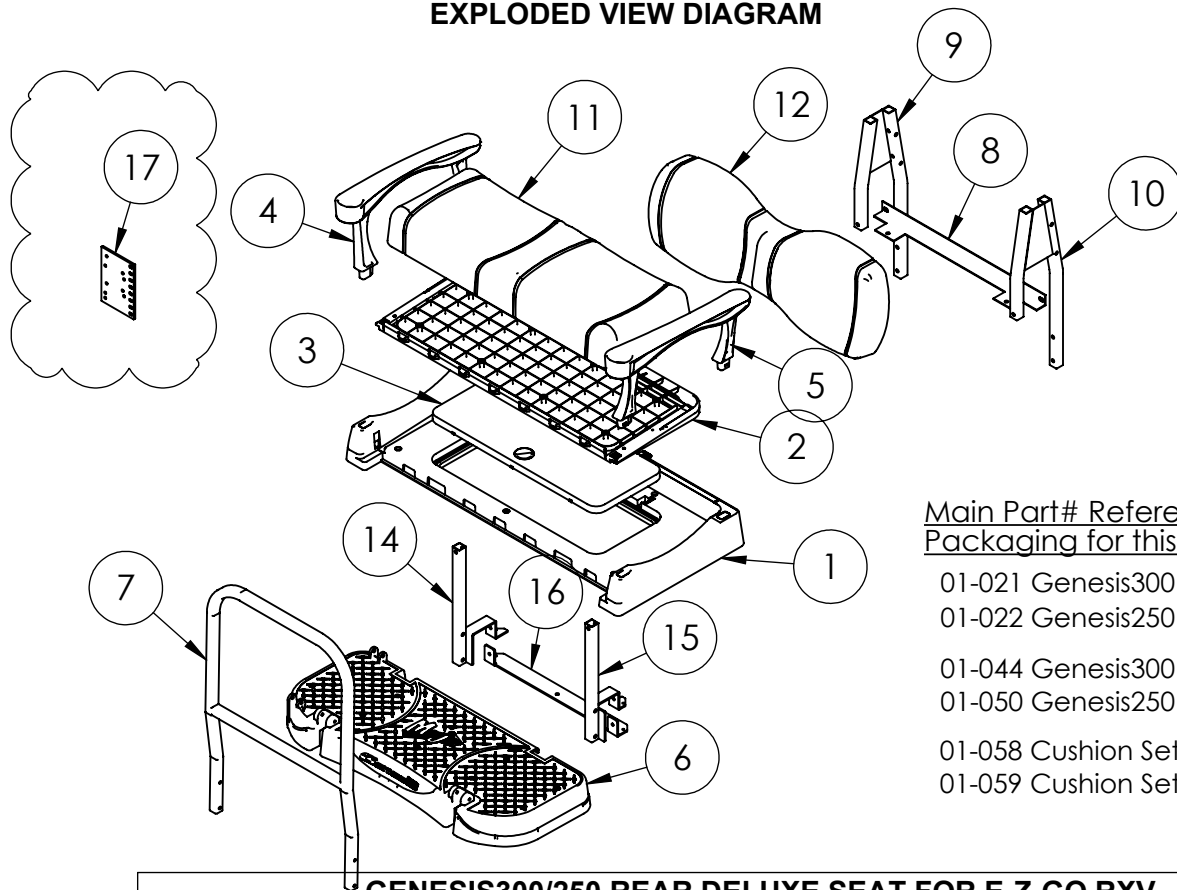

# GENESIS 300/250 REAR DELUXE SEAT FOR E-Z-GO RXV

## WARRANTY PARTS EXPLODED VIEW DIAGRAM

### Main Part# References by Packaging for this Assembly:

01-021 Genesis300 Box-1

01-022 Genesis250 Box-1

01-044 Genesis300 Box-2

01-050 Genesis250 Box-2

01-058 Cushion Set - Sandstone

01-059 Cushion Set - Oyster

### GENESIS300/250 REAR DELUXE SEAT FOR E-Z-GO RXV

ITEM #	DESCRIPTION	PART #	QTY
1	Main Poly Frame	W01-9-1	1
2	Flip Poly Frame	W01-9-2	1
3	Seat Door	W01-9-3	1
4	Armrest - Driver Side	W01-9-4	1
5	Armrest - Pass Side	W01-9-5	1
6	Foot Plate	W01-9-6	1
7	RXV Grab Bar (Genesis300 - Aluminum)	W01-9-73	1
	RXV Grab Bar (Genesis250 - Steel)	W01-9-83	
8	RXV Main Base Bracket (Genesis300 - Aluminum)	W01-9-39	1
	RXV Main Base Bracket (Genesis250 - Steel)	W01-9-40	
9	RXV Main Bracket - Driver Side (Genesis300 - Aluminum)	W01-9-41	1
	RXV Main Bracket - Driver Side (Genesis250 - Steel)	W01-9-42	
10	RXV Main Bracket - Pass Side (Genesis300 - Aluminum)	W01-9-43	1
	RXV Main Bracket - Pass Side (Genesis250 - Steel)	W01-9-44	
11	RXV Seat Bottom Cushion - Sandstone	W01-9-45	1
	RXV Seat Bottom Cushion - Oyster	W01-9-46	
12	RXV Seat Back Cushion - Sandstone	W01-9-47	1
	RXV Seat Back Cushion - Oyster	W01-9-48	
13	Hardware Pack - RXV (Not Shown in Diagram)	W01-9-103	1
14	RXV Foot Plate Mounting Bar Bracket - Driver (Genesis300 - Aluminum)	W01-9-13	1
	RXV Foot Plate Mounting Bar Bracket - Driver (Genesis250 - Steel)	W01-9-14	
15	RXV Foot Plate Mounting Bar Bracket - Pass. (Genesis300 - Aluminum)	W01-9-15	1
	RXV Foot Plate Mounting Bar Bracket - Pass. (Genesis250 - Steel)	W01-9-16	
16	RXV Foot Plate Base Bracket (Genesis300 - Aluminum)	W01-9-17	1
	RXV Foot Plate Base Bracket (Genesis250 - Steel)	W01-9-18	
17	Lean Back Bracket (Bracket can go on either side)	W01-9-97	2