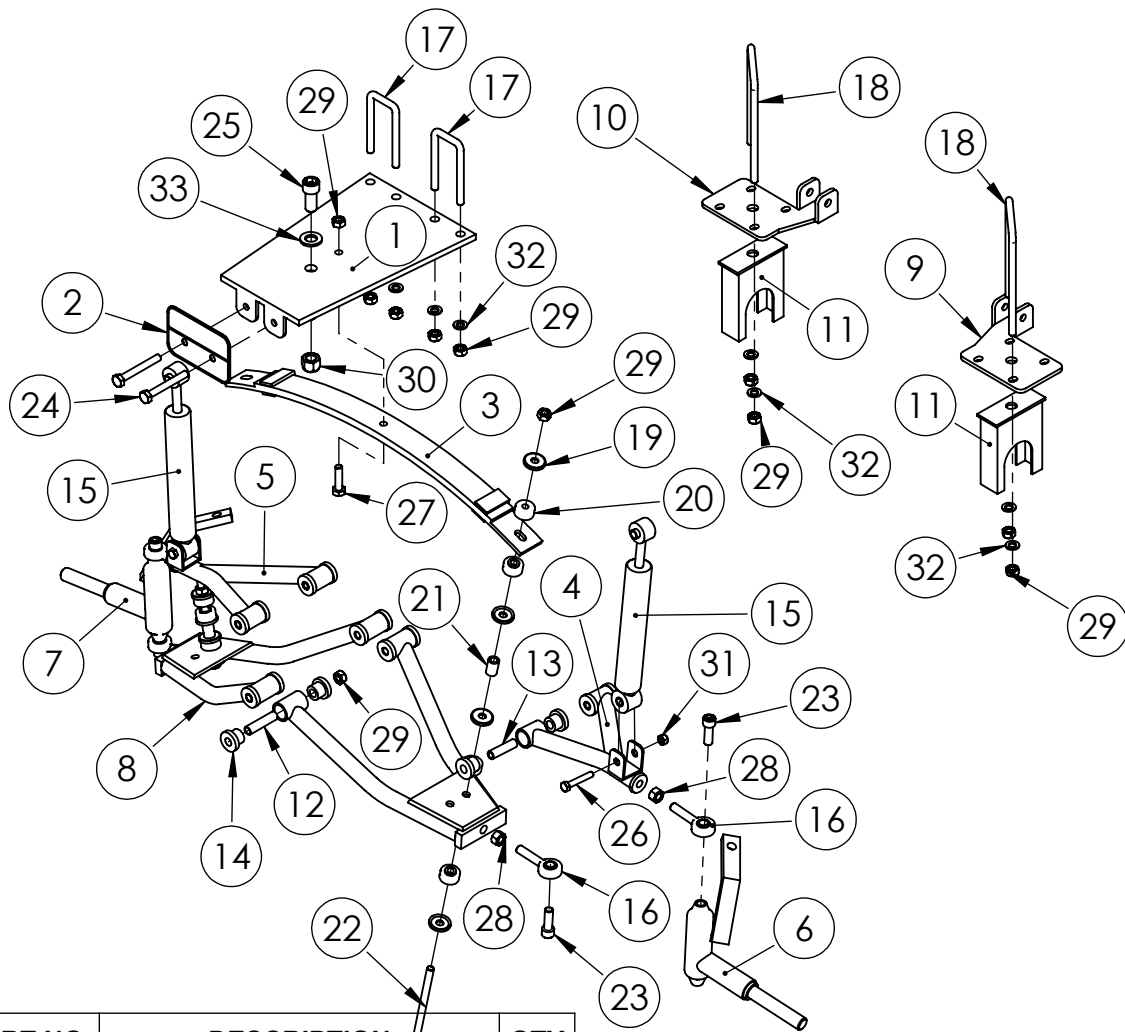

# 16-015 - MADJAX 6" A-ARM LIFT KIT FOR E-Z-GO RXV

## WARRANTY PARTS EXPLODED VIEW DIAGRAM

ITEM NO.	PART NO.	DESCRIPTION	QTY
1	W16-15-1	RXV Front Main Bracket	1
2	W16-4-3	RXV MJFX Logo Plate	1
3	W16-4-4	RXV Front Leaf Spring	1
4	W16-15-2	RXV Upper A-Arm (Left)	1
5	W16-15-3	RXV Upper A-Arm (Right)	1
6	W16-15-4	RXV Front Spindle 6.0 (Left)	1
7	W16-15-5	RXV Front Spindle 6.0 (Right)	1
8	W16-4-9	RXV Lower Control Arm	2
9	W16-4-10	RXV Rear Suspension Mounting Plate (Left)	1
10	W16-4-11	RXV Rear Suspension Mounting Plate (Right)	1
11	W16-4-12	RXV Rear Lift Block 6.0	2
12	W16-8-6	55mm Bolt Sleeve	4
13	W16-8-9	48.5mm Bolt Sleeve	2
14	W16-8-1	Upper A-Arm/Lower Control Arm Bushing	16
15	W16-15-6	RXV Shock	2
16	W16-8-3	Heim Joint	4
17	W16-4-14	U-Bolt 62.5mm x 110mm	2
18	W16-8-5	U-Bolt 106mm x 180mm	2

ITEM NO.	PART NO.	DESCRIPTION	QTY
	W16-8-12	Front Leaf Spring Bolt Assy 6.0	2
19		Leaf Spring Bushing Cap	4
20		Leaf Spring Bushing	4
21		25mm Bolt Sleeve	1
22		M10x140 Hex Head Bolt	1
29		M10 Locking Nut	1
	W16-4-1	RXV Lift Kit Hardware Pack	1
23	W16-8-13	M12x35 Hex Socket Cap Bolt	4
24		M10x80 Hex Head Bolt	8
25		M16x35 Hex Socket Cap Bolt	1
26		M8x50 Hex Head Bolt	2
27		M10x40 Hex Head Bolt	1
28		M12 Nut	6
29		M10 Locking Nut	12
30		M16 Locking Nut	1
31		M8 Locking Nut	2
32		M10x20 Flat Washer	16
33		M16x32 Flat Washer	1