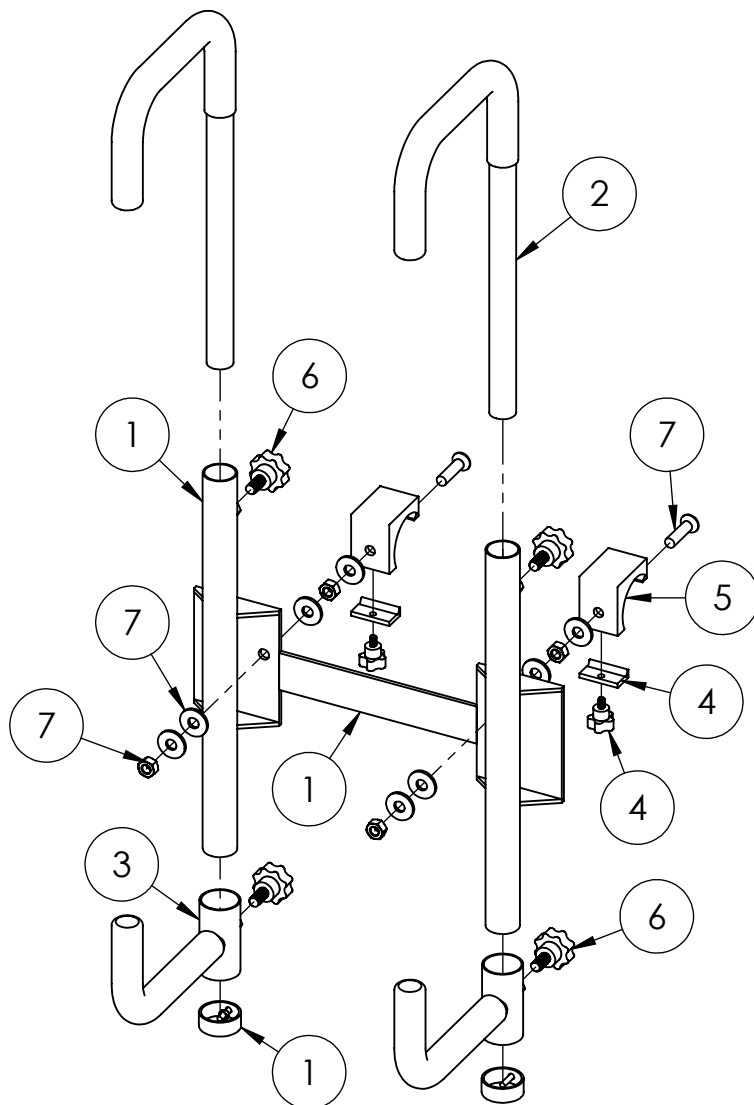

01-066 - THE CLAW ATTACHMENT FOR GENESIS300/250 REAR DELUXE SEAT

WARRANTY PARTS EXPLODED VIEW DIAGRAM

01-066 - THE CLAW ATTACHMENT FOR GENESIS300/250			
ITEM #	DESCRIPTION	PART #	QTY
1	Middle Bar & Bracket w/ Bottom Ring & Ring Bolt & Nut	W01-66-1	1
2	Upper Bar w/ Sleeve	W01-66-2	2
3	Lower Bar w/ Sleeve	W01-66-3	2
4	Rail Attachment Lower Fastener & Threaded Knob	W01-9-68	2
5	Rail Attachment Main Bracket	W01-9-69	2
6	Threaded Knob (Single)	W01-66-4	4
7	Hardware Pack	W01-66-5	1
	M10x45 Countersunk Phillips#3		2
	M10 Flat Washer		6
	M10 Lock Washer		2
	M10 Hex Nut		4

Revised on 6/10/15 - Diagram changed due to new bracket design which affected some quantities as well