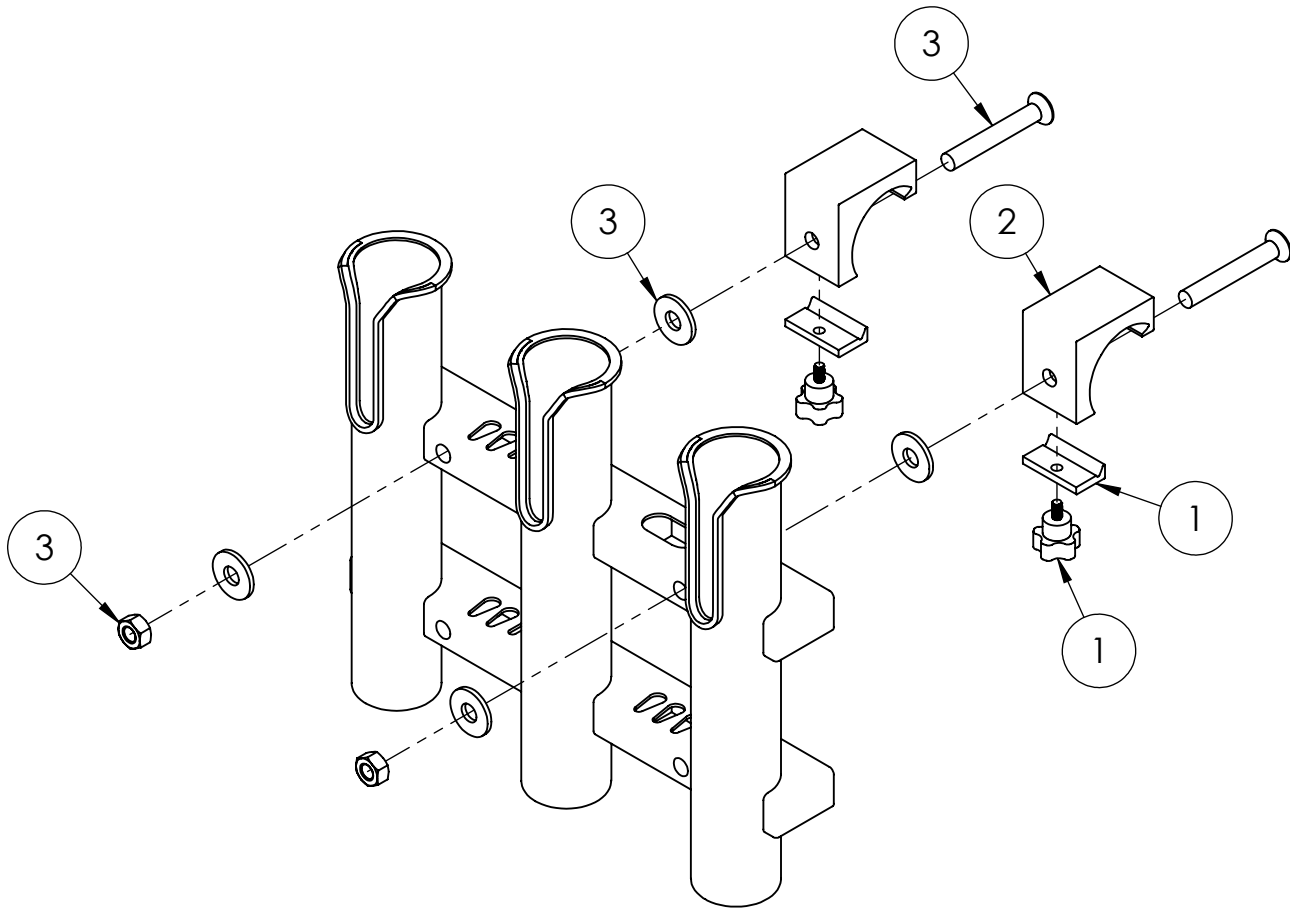

# 01-101 - FISHING POLE HOLDER FOR GENESIS300/250 REAR DELUXE SEAT

## WARRANTY PARTS EXPLODED VIEW DIAGRAM

**Componet Part#'s for 01-101 Fishing Pole Holder Assembly:**

- 01-068 Fishing Pole Holder
- 01-097 Color Box
- 01-099 Brackets, Hardware, & Instructions

| <b>01-101 - FISHING POLE HOLDER FOR GENESIS300/250</b> |  |          |     |
|--|--|----------|-----|
| ITEM #   | DESCRIPTION                                    | PART #   | QTY |
| 1  | Rail Attachment Lower Fastener & Threaded Knob | W01-9-68 | 2   |
| 2  | Rail Attachment Main Bracket                   | W01-9-69 | 2   |
| 3  | Hardware Pack                                  | W01-108  | 1   |
|  | M10x70 Countersunk Phillips#3                  |          | 2   |
|  | M10 Flat Washer                                |          | 2   |
|  | M10 Lock Washer                                |          | 2   |
|  | M10 Hex Nut                                    |          | 2   |