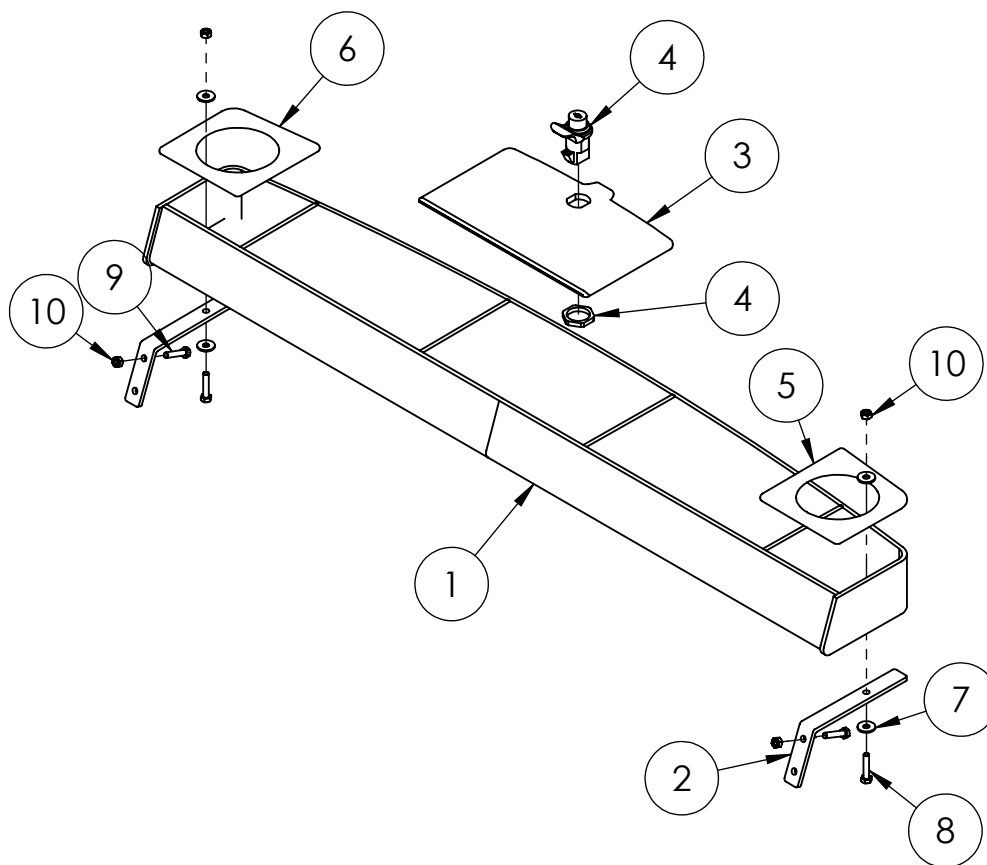

23-005 - PRECEDENT ACRYLIC DASH CONSOLE (BLACK)
23-006 - PRECEDENT ACRYLIC DASH CONSOLE (BLACK w/ CARBON)

**WARRANTY PARTS
EXPLODED VIEW DIAGRAM**

PRECEDENT ACRYLIC DASH CONSOLE - 23-005 (BLK) / 23-006 (BLK w/ CARBON)			
ITEM NO.	DESCRIPTION	PART NO.	QTY.
1	Precedent Dash Console (Black)		1
	Precedent Dash Console (Black w/ Carbon)		
2	PrecedentDS dash bracket	W23-5-3	2
3	Console Lid (Black)	W23-5-2	1
	Console Lid (Black w/ Carbon)	W23-6-2	
4	Universal Lock & Nut	W23-5-4	1
5	Cup Holder Lid - Driver Side (Black)	W23-5-6	1
	Cup Holder Lid - Driver Side (Black w/ Carbon)	W23-6-6	
6	Cup Holder Lid - Pass Side (Black)	W23-5-7	1
	Cup Holder Lid - Pass Side (Black w/ Carbon)	W23-6-7	
	Hardware Pack	W23-5-5	1
7	Plain washer, 6 mm, regular		4
8	Hex Bolt M6 x 20		2
9	Hex Bolt M6 x 25		2
10	Hex Nut M6		4
	M3X8 Screws		24
	Hinges for Lids		6

Revised on 1/27/15 - Added Warranty Part #'s for Cup Holder Lids