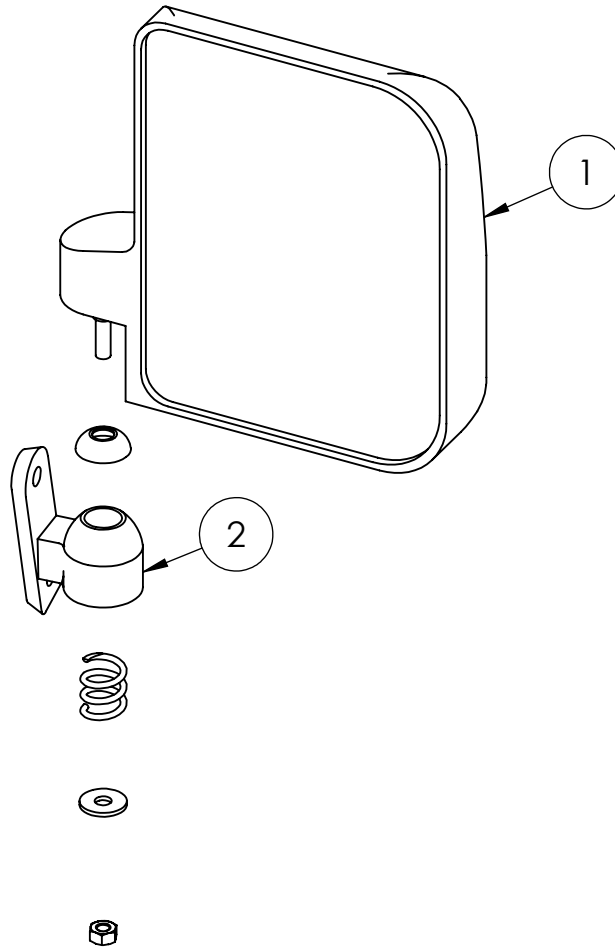

MJSM8000 - SIDE MIRROR

WARRANTY PARTS EXPLODED VIEW DIAGRAM

MJSM8000 - SIDE MIRROR			
ITEM NO.	DESCRIPTION	PART NO.	QTY
1	Side Mirror - Pass Side (Shown in Diagram)	W03-16-2	1
	Side Mirror - Driver Side	W03-16-1	
2	Side Brackets & Hardware Pack	W03-16-3	1