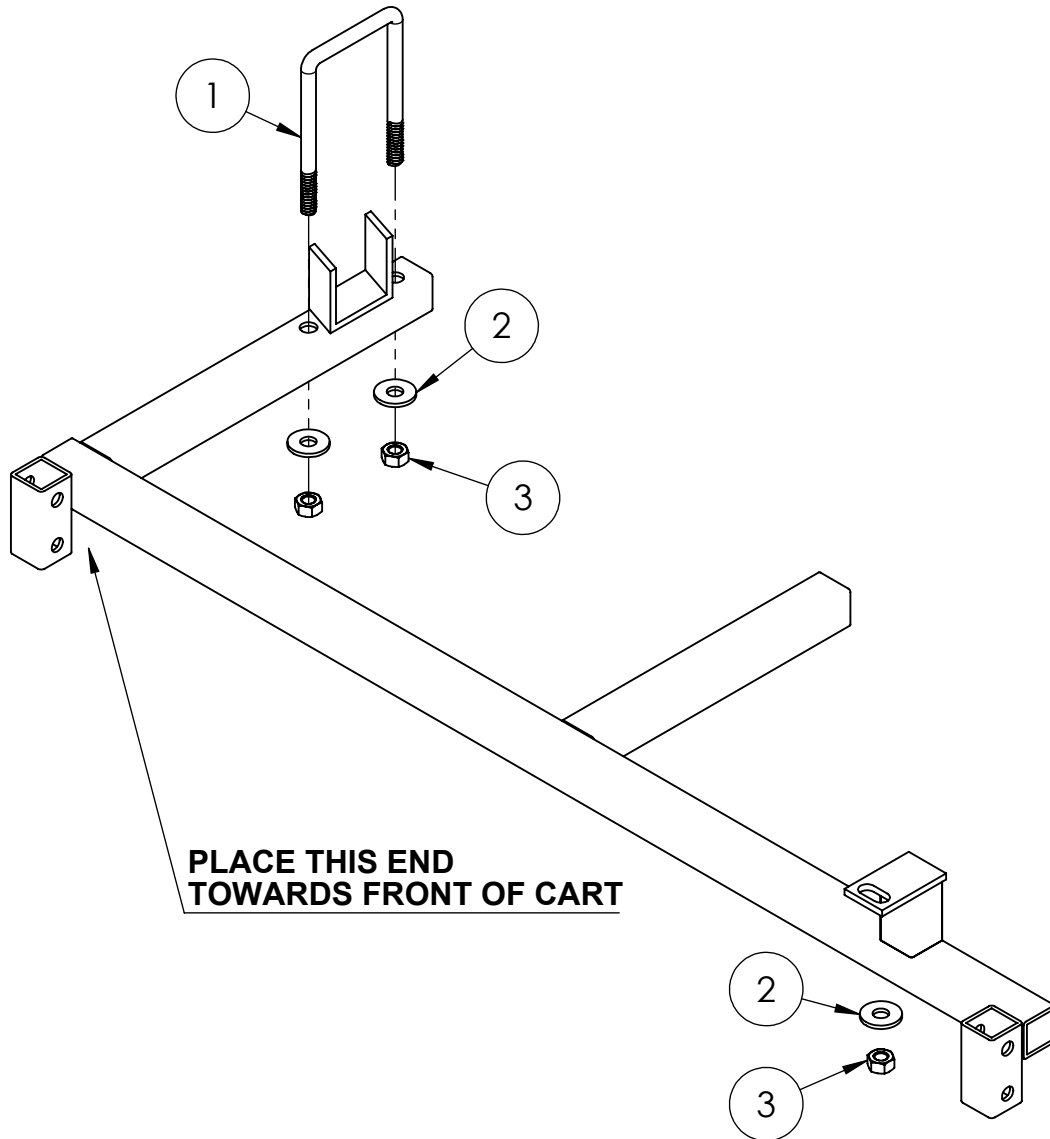

# 14-007 - RXV NERF BAR BRACKETS (GOES w/ 14-001 MJFX ARMOR DROP DOWN SIDE STEP NERF BARS)

## WARRANTY PARTS EXPLODED VIEW DIAGRAM

DIAGRAM SHOWS DRIVER SIDE BRACKET  
(PASSENGER SIDE BRACKET IS MIRROR IMAGE)

QUANTITIES IN CHART REFLECT TOTALS  
FOR DRIVER & PASSENGER BRACKETS

14-007 - RXV NERF BAR BRACKETS			
ITEM #	DESCRIPTION	PART #	QTY
	Hardware Pack	W14-1-7	1
1	M10 U-Bolt 71x117		2
2	M10 Flat Washer		6
3	M10 Lock Nut		6